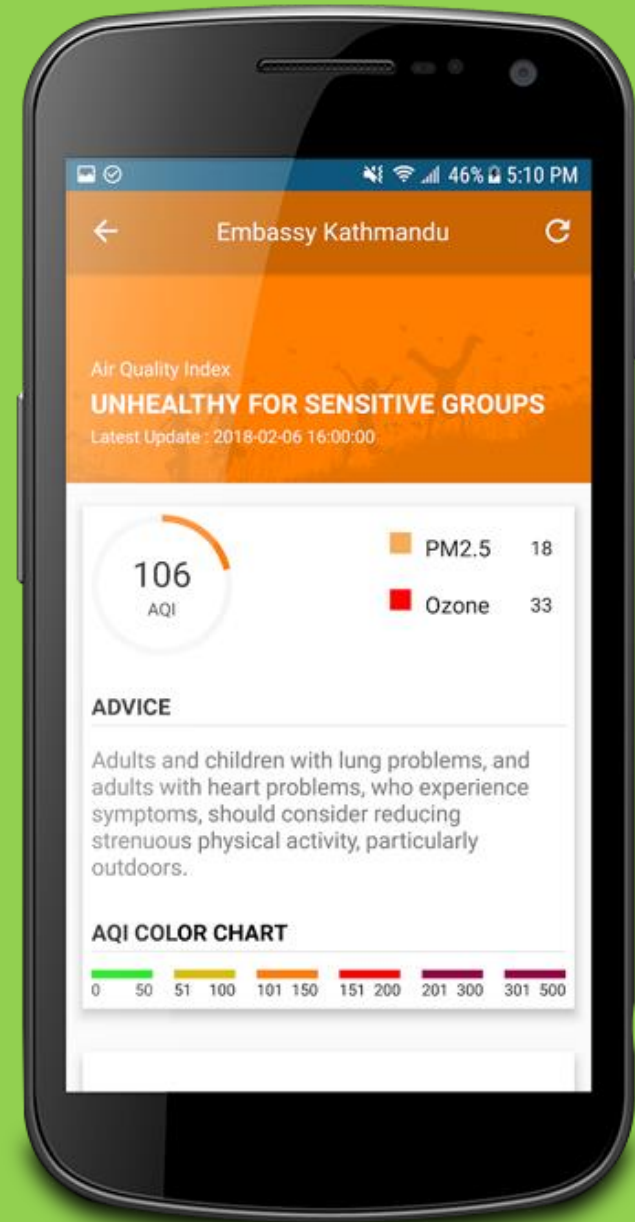

FULBRIGHT LECTURE SERIES

Air Quality Where You Are: *The Paradox of a Livable City*

Thursday, May 3, 2018
3:00-5:00 p.m.

Hotel Tibet
Lazimpat, Kathmandu
Nepal

Safa
Hawa

Mobile Application

What is it ?

Current information about the quality of air from different locations in your mobile devices

Air Quality Monitoring Stations

Phora
Durbar

US
Embassy

- Choose your location

Index used

- AQI
- PM2.5
- Ozone

Features

- Location/ Area Wise Air Quality index. (AQI)
- Hourly Basis Data
- Health Tips
- Notifications and Alerts
- Dual language

Color Chart

GOOD

MODERATE

UNHEALTHY FOR
SENSITIVE GROUPS

UNHEALTHY

VERY
UNHEALTHY

HAZARDOUS

Color shows the intensity of pollution