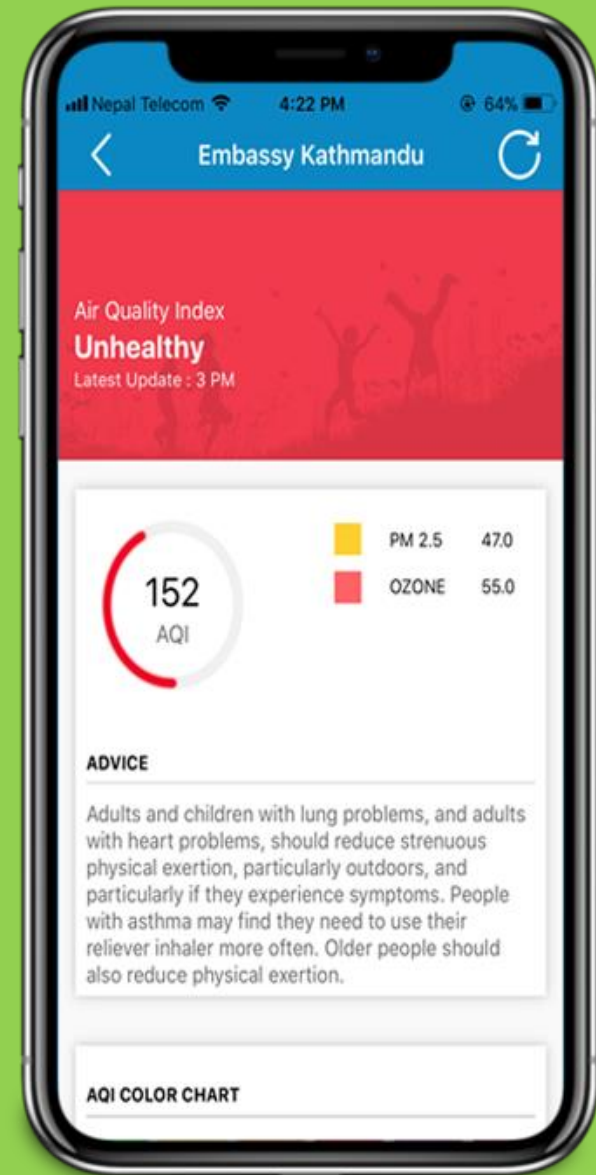

FULBRIGHT LECTURE SERIES

Air Quality Where You Are: *The Paradox of a Livable City*

Thursday, May 3, 2018
3:00-5:00 p.m.

Hotel Tibet
Lazimpat, Kathmandu
Nepal

Safa
Hawa

Mobile Application

What is it ?

Current information about the quality of air from different locations in your mobile devices

Air Quality Monitoring Stations

Phora
Durbar

US
Embassy

- Choose your location

Index used

- AQI
- PM2.5
- Ozone

Features

- Location/ Area Wise Air Quality index. (AQI)
- Hourly Basis Data
- Health Tips
- Notifications and Alerts
- Dual language

Color Chart

GOOD

MODERATE

UNHEALTHY FOR
SENSITIVE GROUPS

UNHEALTHY

VERY
UNHEALTHY

HAZARDOUS

Color shows the intensity of pollution