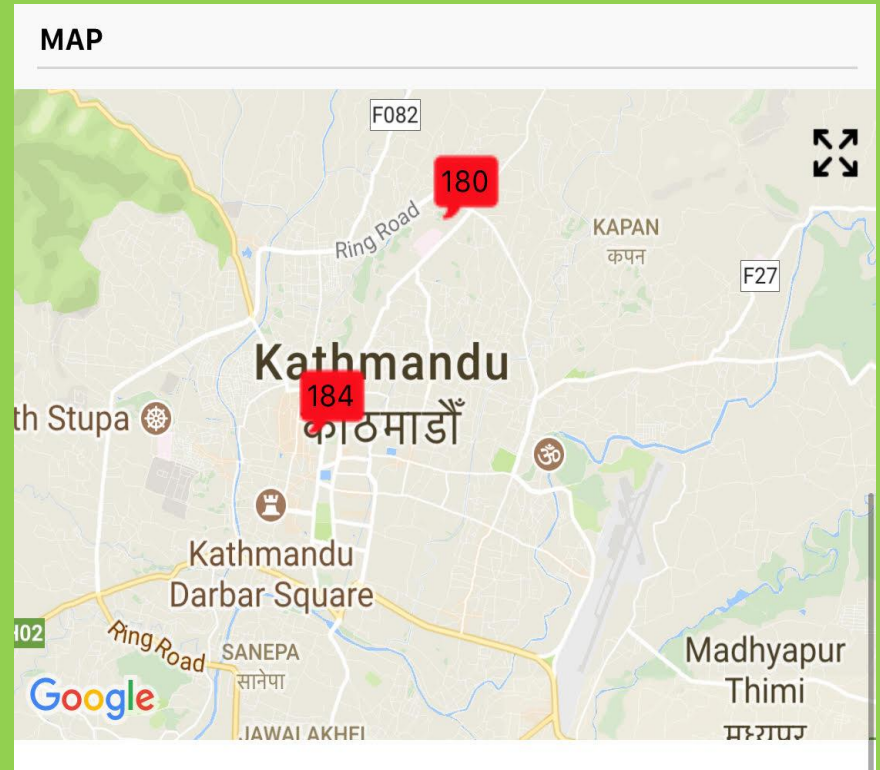

Our Expansion Plans

- Currently, two stations
- Different locations throughout Nepal coordinating with government and other agencies
- Real time health tips as per the AQI